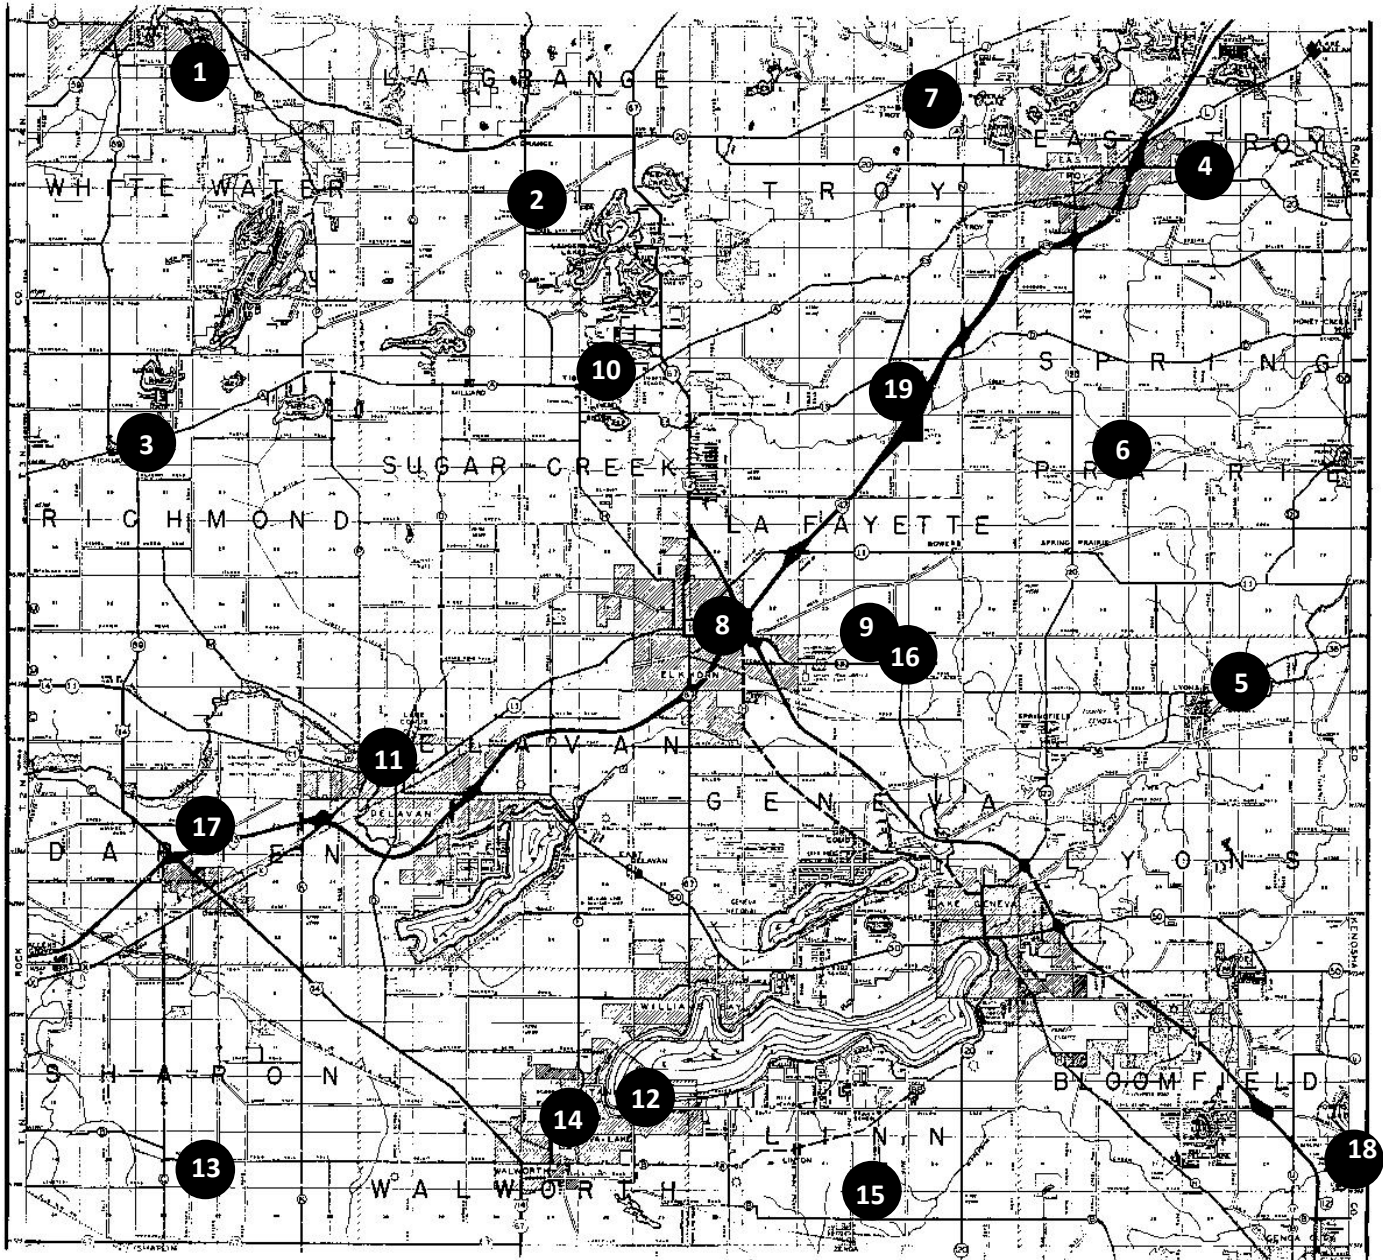

**WALWORTH COUNTY, WISCONSIN**

**COUNTY 4-H DISTRICTS**

Southwest	Northwest	Central	Southeast	Northeast
Big Foot FFA	Whitewater FFA	Delavan-Darien FFA	Badger FFA	Burlington FFA
12 Big Foot Pioneers 4-H	2 LaGrange 4-H	Elkhorn FFA	18 Flame Throwers 4-H	East Troy FFA
13 Sharon 4-H	3 Richmond 4-H	8 Elkhorn 4-H	15 Linn 4-H	4 Lake Beulah 4-H
14 Walworth 4-H	1 Whitewater 4-H	17 Harvesters 4-H	16 Springfield 4-H	5 Lyons 4-H
		9 Lakeland 4-H		6 Spring Prairie 4-H
		11 Ridge Prairie 4-H		7 Troy Center 4-H
		10 Sugar Creek 4-H		
		19 Valley View 4-H		