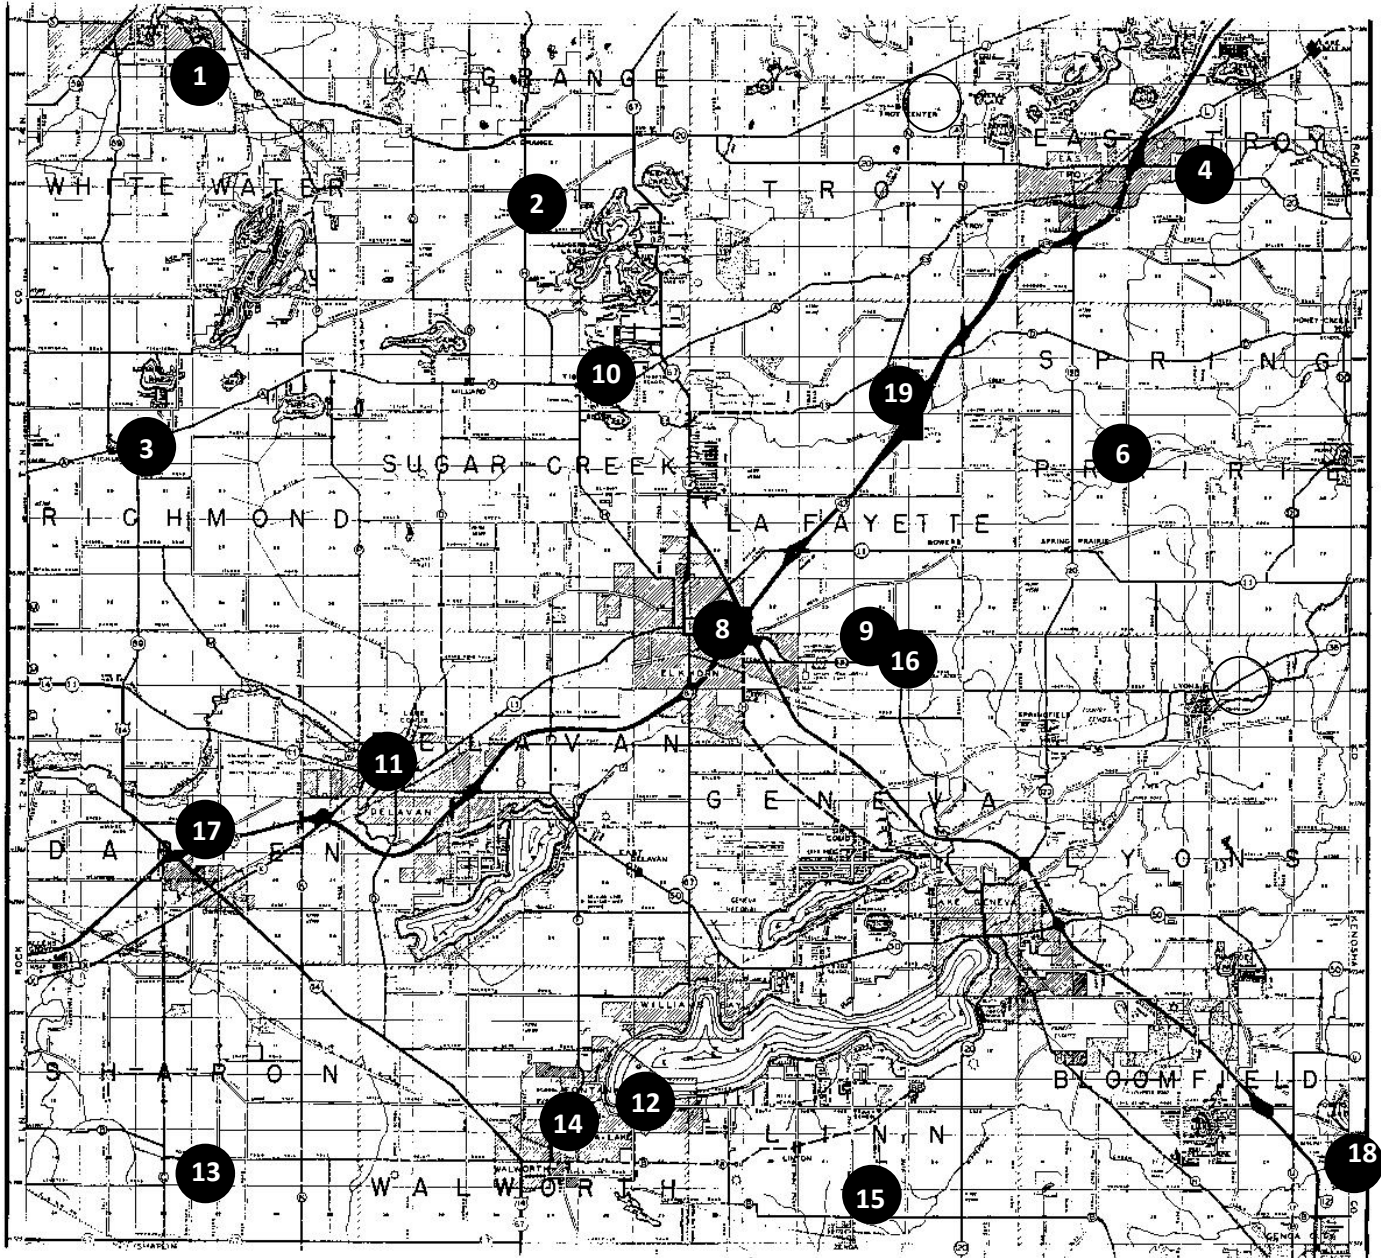

**WALWORTH COUNTY, WISCONSIN**

**COUNTY 4-H DISTRICTS**

Southwest	Northwest	Central	Southeast	Northeast
Big Foot FFA	Whitewater FFA	Delavan-Darien FFA	Badger FFA	Burlington FFA
12 Big Foot Pioneers 4-H	2 LaGrange 4-H	Elkhorn FFA	18 Flame Throwers 4-H	East Troy FFA
13 Sharon 4-H	3 Richmond 4-H	8 Elkhorn 4-H	15 Linn 4-H	4 Lake Beulah 4-H
14 Walworth 4-H	1 Whitewater 4-H	17 Harvesters 4-H	16 Springfield 4-H	6 Spring Prairie 4-H
		9 Lakeland 4-H		
		11 Ridge Prairie 4-H		
		10 Sugar Creek 4-H		
		19 Valley View 4-H		